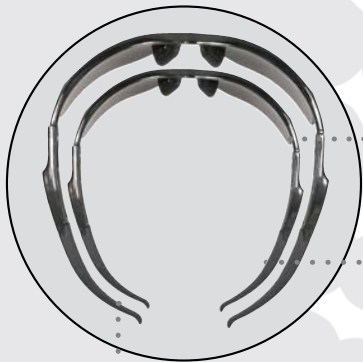

# Rad-Apocalypse™ Jr.

Rubber Tipped Temples / Neck Cord Included

SMALLER FRAME

## NEW, IMPROVED

- Soft, Rubber Temples with Flared Ends
- Provide superior comfort and fit

**Coated Lenses**  
Provide scratch resistance

**Rubber Nosepiece**  
Allows for all day comfort

**Includes Neck Cord**  
Conveniently hangs glass around neck

Rad-Apocalypse™ Jr.	
Part No.	Color
APJ1-10	Clear
APJ1-20	Smoke
APJ1-40	Amber
APJ1-90	Indoor/Outdoor

Meets ANSI Z87.1 + Standards and Provides 99.9% UVA/UVB Protection.